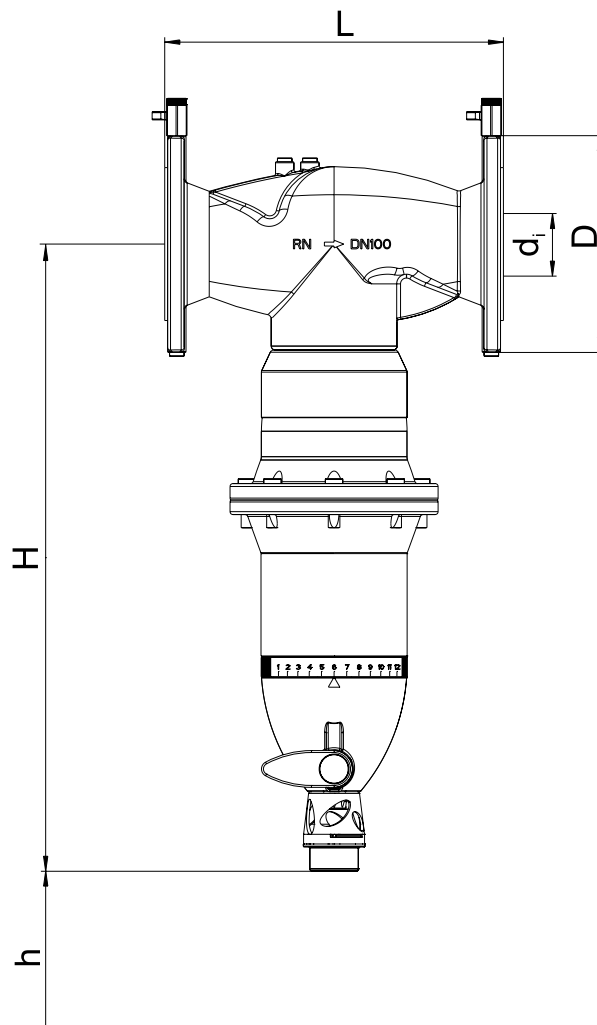

Flange filter 6380

Nominal size		DN 65	DN 80	DN 100
Dimensions in mm	L (mm)	290	310	350
	H (mm)	648	648	648
	h (mm)	at least 310 mm		
	D (mm)	185	200	224
	d _i (mm)	67	80	100