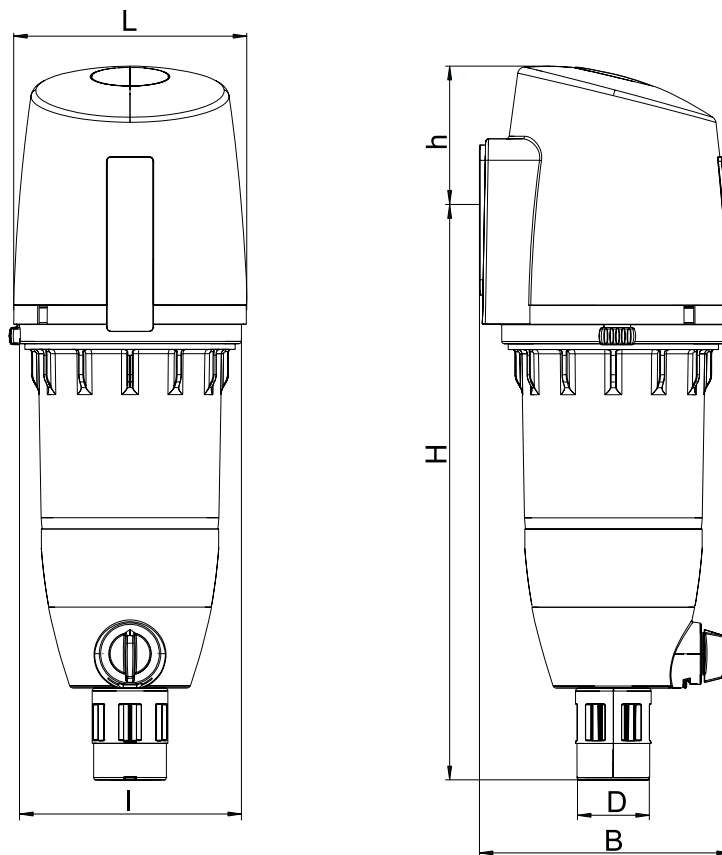

# Drufi +max FR 2315

**Connection flange not included  
in the delivery**

Nominal size		DN 32
Dimensions in mm	L (mm)	159,6
	l (mm)	153,4
	H (mm)	384,5
	h (mm)	105,7
	T (mm)	50
	D (mm)	172,3

## Accessories

Universal flange Drufi max: DN 32  
DN 40  
DN 50

Automatic backwash system RSA