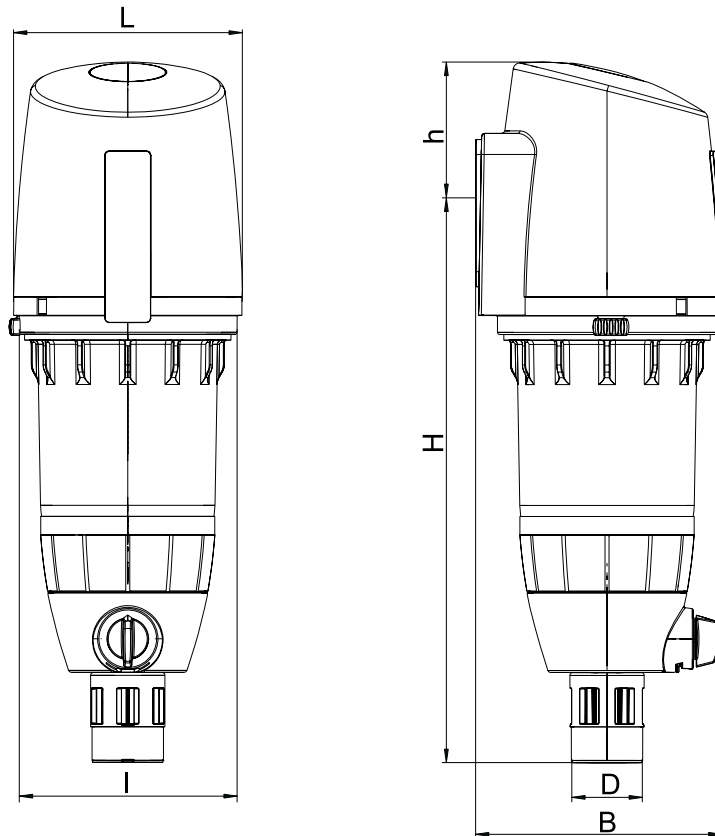

Drufi +max DFR 2315

Connection flange is not included in the delivery

Nominal size	DN 32 - DN 50	
Dimensions in mm	L (mm)	159,6
	l (mm)	153,4
	H (mm)	384,5
	h (mm)	105,7
	D (mm)	50
	B (mm)	172,3

Accessories

Universal flange Drufi max: DN 32
DN 40
DN 50

Automatic backwash system RSA