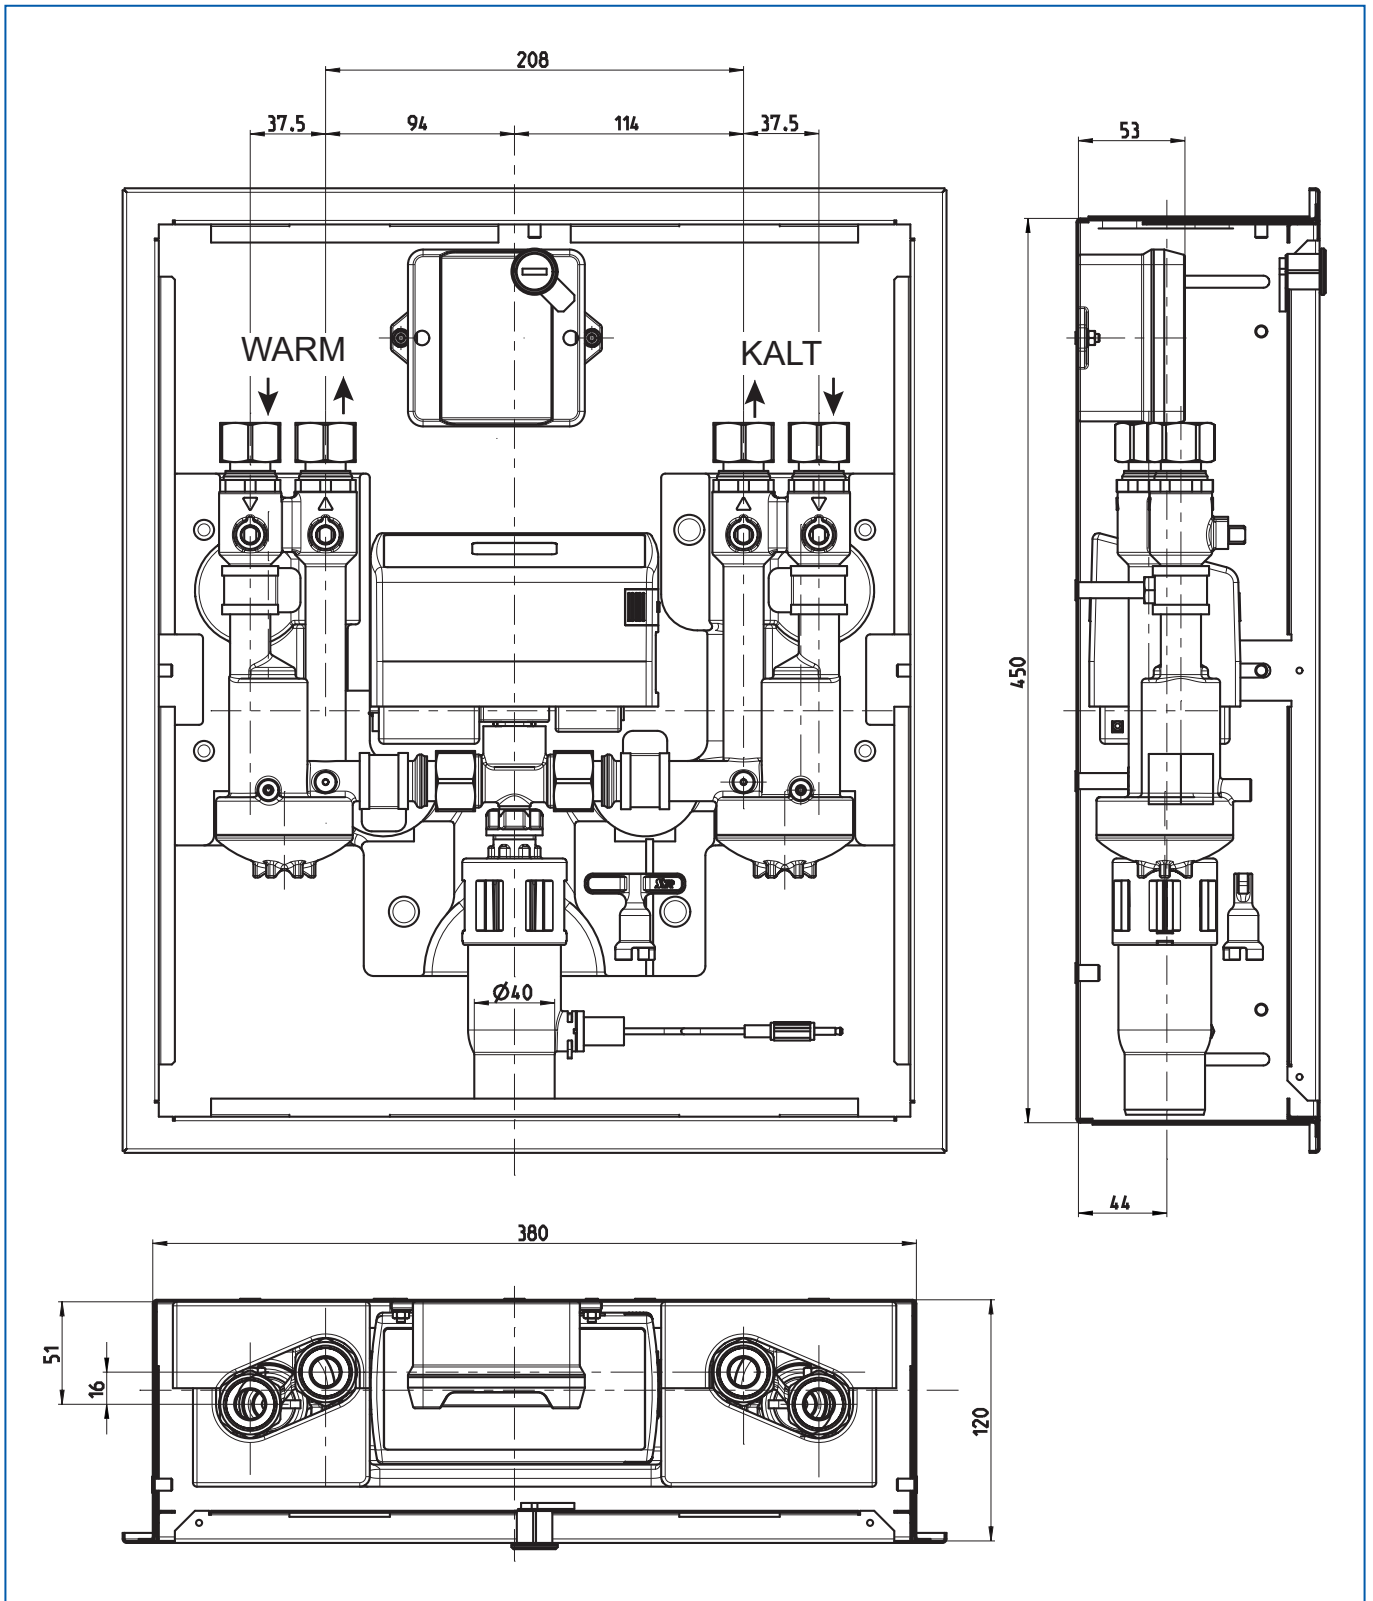

Dimensions and connections

Dimensional drawing SYR Connect - Hygiene Module