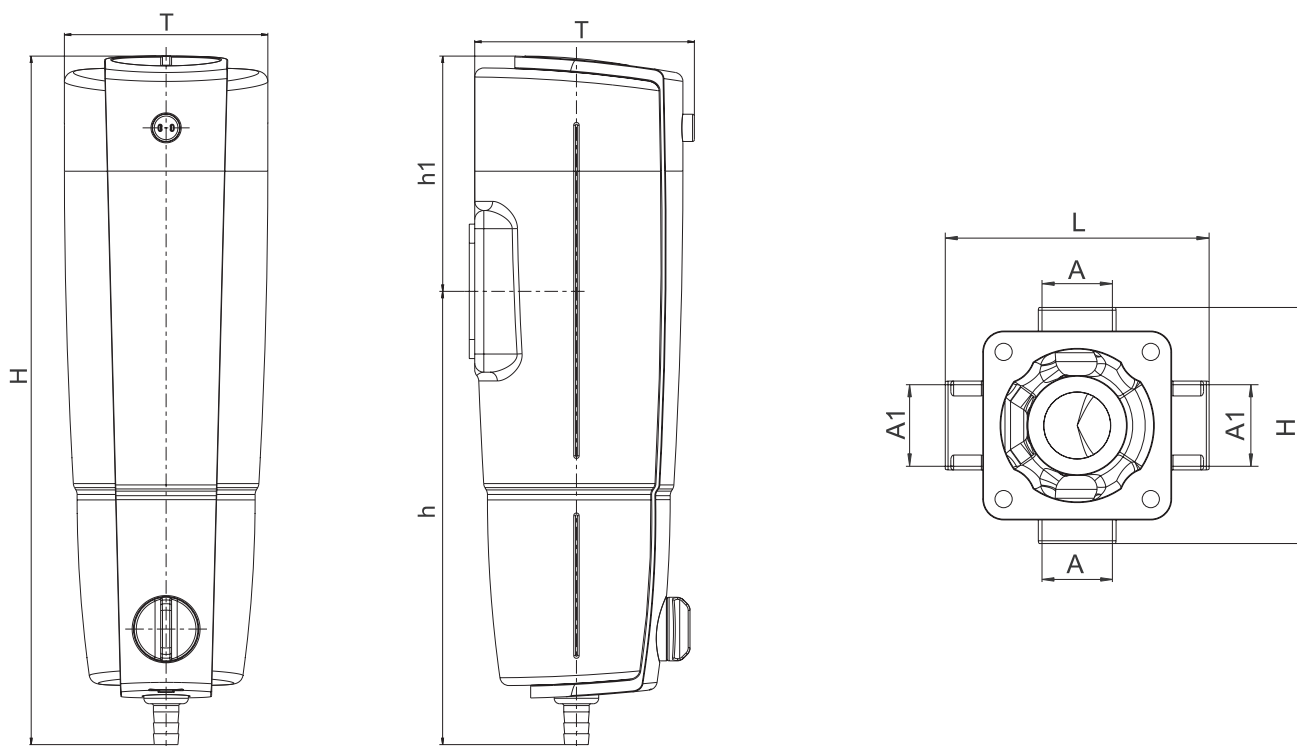

# Heating filter HF 3415 3415

Universal flange with additional outlet connections  
not included in delivery

<b>Dimensions of filter</b>	H (mm)	379		
	h (mm)	249,5		
	h1 (mm)	129,5		
	B (mm)	112		
	T (mm)	121		
<b>Dimensions of flange</b>		DN 20	DN 25	DN 32
	A	Rp 1/2"	Rp 1/2"	Rp 1/2"
	A1	Rp 3/4"	Rp 1"	Rp 1 1/4"
	H (mm)	95	100	108
	L (mm)	85	85	85